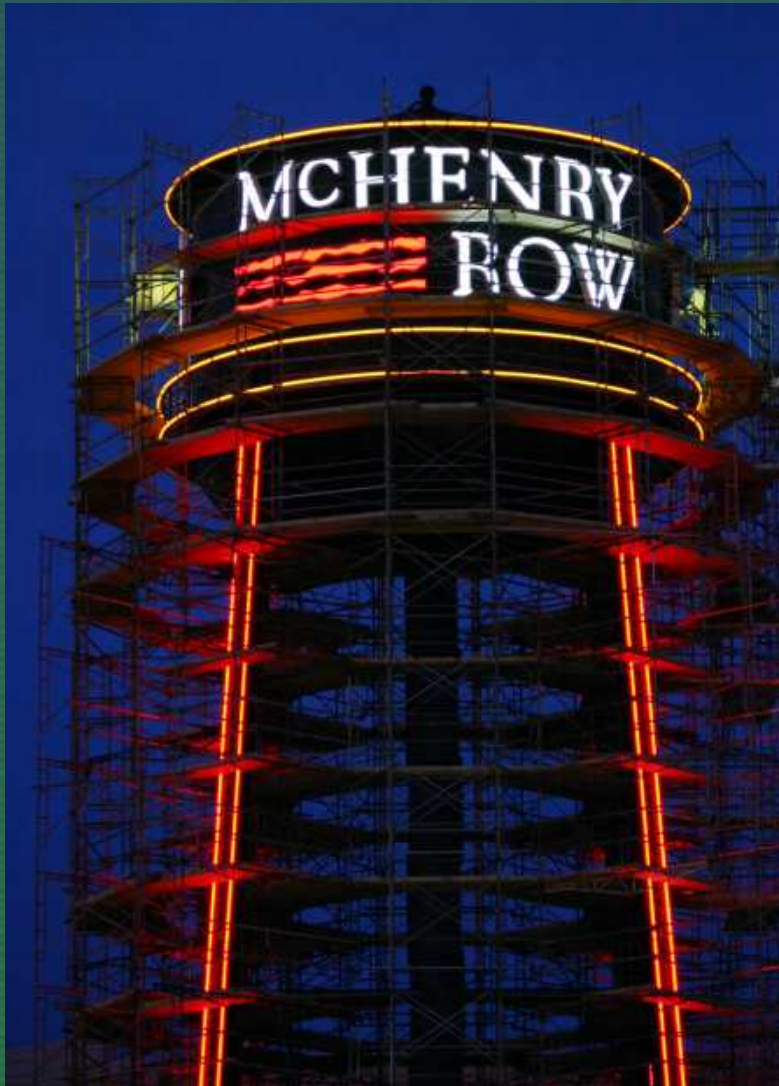

Visit our web site periodically for more updates on this and other exciting projects!

www.ArtDisplayCo.com